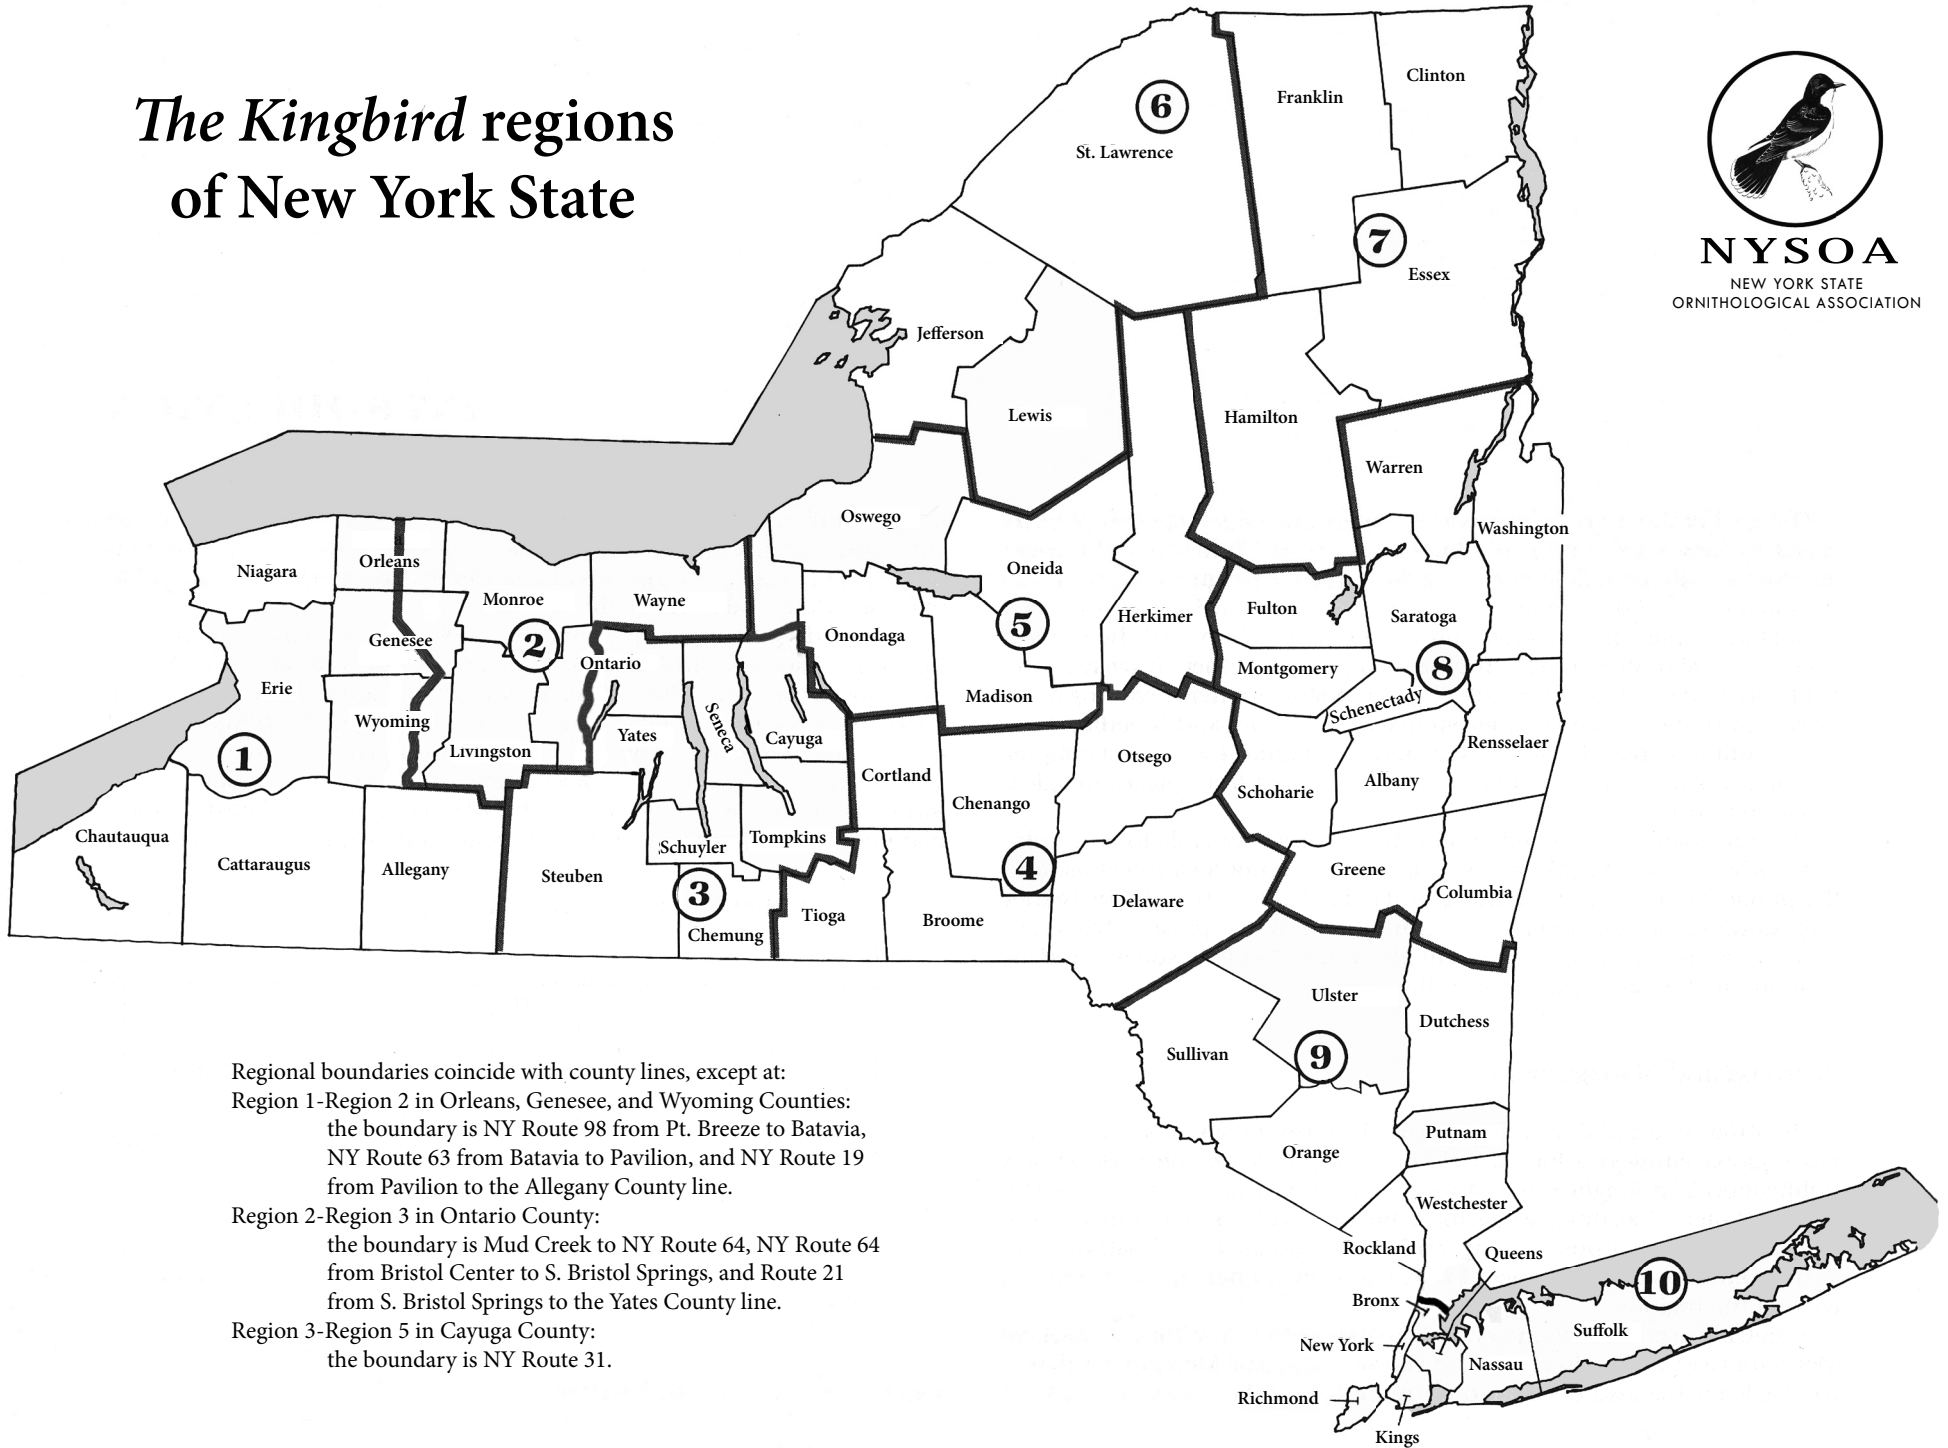

The Kingbird regions of New York State

NYSOA
NEW YORK STATE
ORNITHOLOGICAL ASSOCIATION

Regional boundaries coincide with county lines, except at:

Region 1-Region 2 in Orleans, Genesee, and Wyoming Counties:
the boundary is NY Route 98 from Pt. Breeze to Batavia,
NY Route 63 from Batavia to Pavilion, and NY Route 19
from Pavilion to the Allegany County line.

Region 2-Region 3 in Ontario County:
the boundary is Mud Creek to NY Route 64, NY Route 64
from Bristol Center to S. Bristol Springs, and Route 21
from S. Bristol Springs to the Yates County line.

Region 3-Region 5 in Cayuga County:
the boundary is NY Route 31.