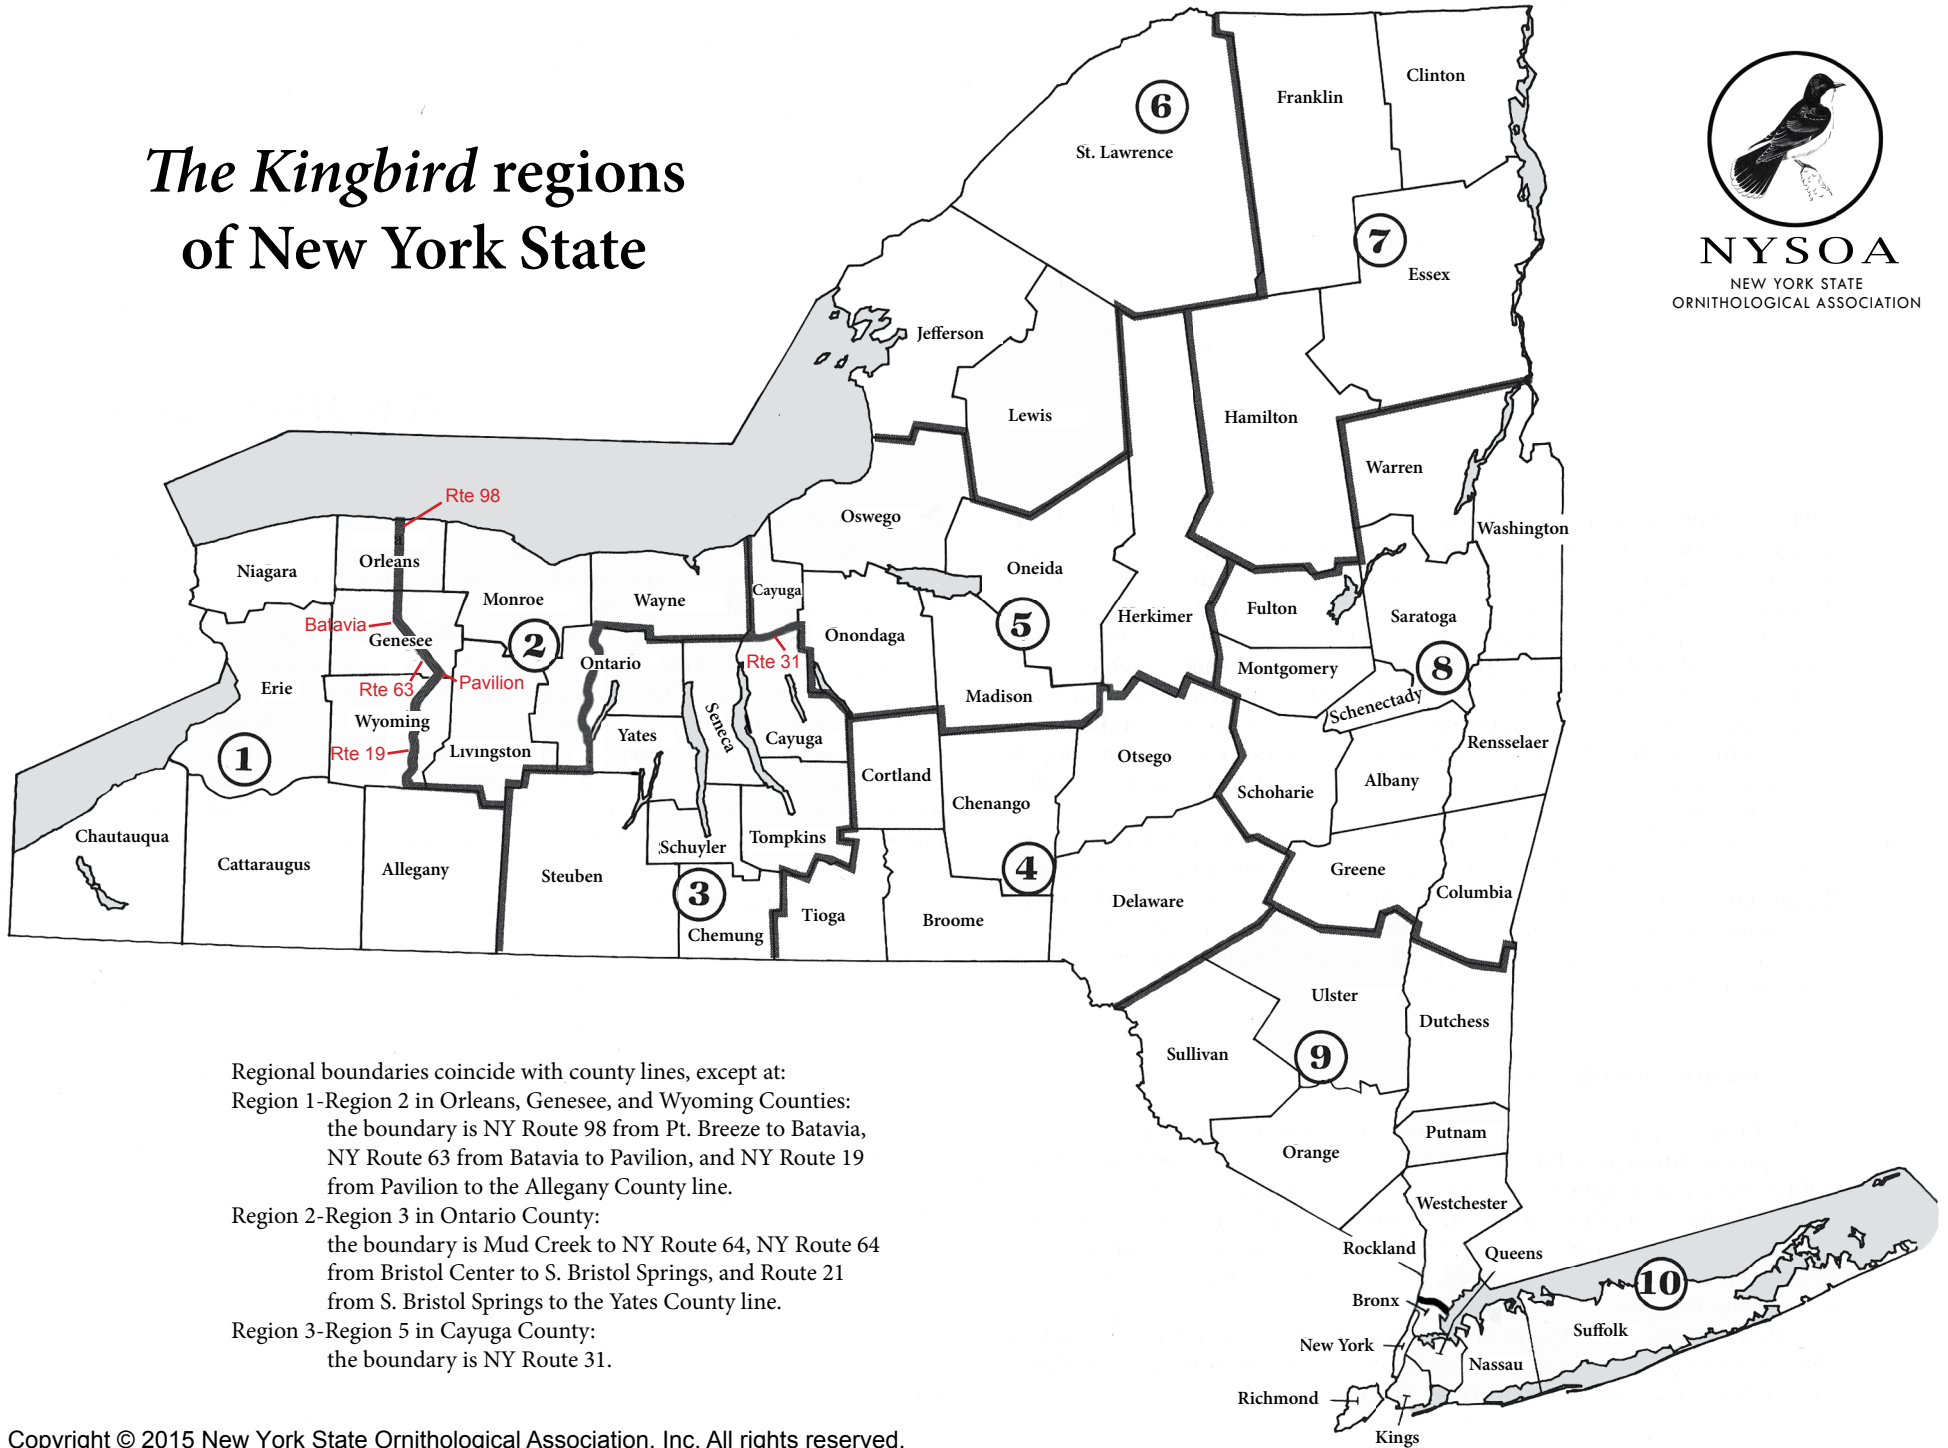

# The Kingbird regions of New York State

**NYSOA**  
NEW YORK STATE  
ORNITHOLOGICAL ASSOCIATION

Regional boundaries coincide with county lines, except at:  
 Region 1-Region 2 in Orleans, Genesee, and Wyoming Counties:  
 the boundary is NY Route 98 from Pt. Breeze to Batavia,  
 NY Route 63 from Batavia to Pavilion, and NY Route 19  
 from Pavilion to the Allegany County line.  
 Region 2-Region 3 in Ontario County:  
 the boundary is Mud Creek to NY Route 64, NY Route 64  
 from Bristol Center to S. Bristol Springs, and Route 21  
 from S. Bristol Springs to the Yates County line.  
 Region 3-Region 5 in Cayuga County:  
 the boundary is NY Route 31.